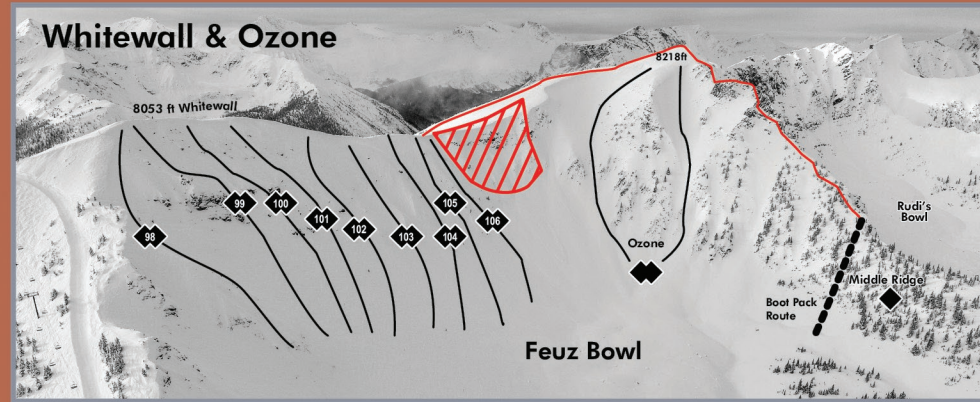

1 Grouse	27 Liberty	76 Wild Horse
2 Jelly Bean	28 Blow Down	78 Side Saddle
3 Gentle Ben	31 Bubbly	79 Branded
4 Crow Foot	32 Euphoria	80 Cattle Prod
5 Beaver Tail	33 Sluiceway	82 Horse Fly
6 Snow Goose	34 Flying Dutchman	83 Horse Play
7 Mummy	35 Think Twice	84 Prairie Oyster
8 White Tail	36 My Blue Heaven	85 Mustang Sally
9 It's A Ten	37 Silver Lining	86 Wildfire
10 Big Ben	38 Milly Goat Traverse	87 Stampede
11 Wolverine	39 Briggs Brag	88 One Trick Pony
12 Buffalo Jump	40 Epiphany	89 Trigger
13 Bail Out	41 Xanadu	90 Saddle Sore
14 Kickback	42 Valhalla	91 Stallion
15 Downshift	43 Amen	92 Bareback
16 Blaster	44 Nirvana	93 Glory
17 Huckleberry	45 Pearly Gates	94 Truth
18 Goldrush	46 Hallelujah	95 Dare
19 Little Ben	47 Redemption	96 Consequence
20 Home Run	48 Shangri-La	98 Prosperity
21 West Side	49 Eden	99 Certainty
22 Got Your Goat	50 High Horse	100 Bear Chute
23 Wapiti	51 Outlaw	101 Last Chance
24 Buffalo Jump	52 Horse's Mouth	102 Two Trick Pony
25 Stellar Jay	53 Feuz Ski-Out	103 Horseshoe
26 Wiley Coyote	54 Golden Delicious	104 Gallop
27 Grizzly Paw	55 Double Digits	105 Horse Chute
28 Kicking Horse	56 Crazy Legs	106 Gift Horse
29 Knee Deep	57 Redemption Ridge Traverse	108 Lessor's Leap
30 Show Off	58 Local Motion	109 Punter
31 Sluiceway	59 Jubilee	110 Rip The World
32 Northern Lights	60 Tie One On	111 Stache
33 Cloud Nine	61 Boxcar	114 Winterland
34 Big Ol' Bear	62 Whistle Blower	115 Showcase
35 Tail Spin	63 Deraill	116 Showdown
36 Lone Ranger	64 Highball	117 7:1
37 Wapiti	65 Dorchester	118 Double Dutch
38 Nose Dive	66 Spurline	119 Carpe Diem
39 Wolverine	67 Main Line	120 End Zone
40 Lynx	68 All Aboard	121 Crazy Legs
41 Porcupine	69 Iron Horse	122 Wild Card
42 Pioneer	70 Kettle Creek	123 Evil Empire
43 Kicking Horse	71 Craigellachie	124 3rd Down
44 Race Place	72 Tunnel Vision	125 Unnecessary Roughness
45 Terminator	73 Golden Spike	

KNOW & RESPECT THESE SIGNS. FAILURE TO OBEY CLOSURES WILL RESULT IN YOUR SKIING/RIDING PRIVILEGES BEING REVOKED.

BACKCOUNTRY ADVISORY

The backcountry outside of Kicking Horse Mountain Resort's operational boundary and controlled recreation area can at times prove to be extremely dangerous and life threatening. Every year multiple involvements with avalanches occur in this area, some resulting in loss of life.

The backcountry outside the resort's posted area boundary is uncontrolled, unmarked, and not patrolled, therefore many unseen hazards and dangers may exist.

Those choosing to leave the ski area boundary do so entirely at their own risk. They should be trained and properly equipped for self rescue as mountain rescue is not available.

Please read the Canadian Avalanche Centre Public Avalanche Bulletin prior to making any decisions to leave the area.

Remember catastrophic avalanches may occur at low, moderate, considerable or high danger levels.

TOWN OF GOLDEN 1.3KM