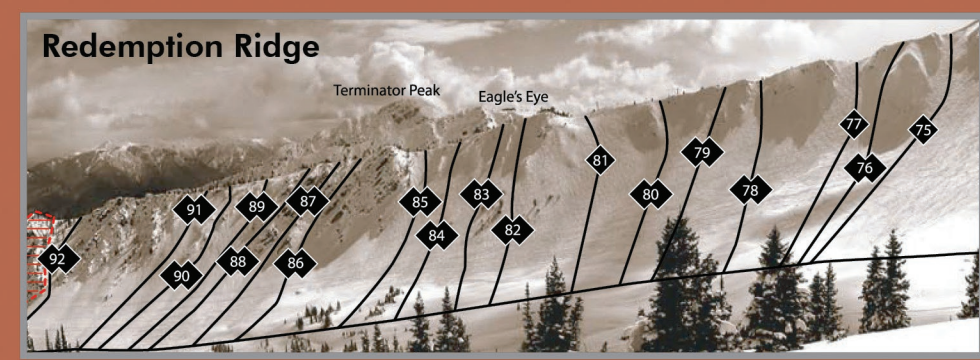

1 Grouse	27 Liberty	76 Wild Horse
2 Jelly Bean	28 Blow Down	78 Side Saddle
3 Gentle Ben	31 Bubbly	79 Branded
4 Crow Foot	32 Euphoria	80 Cattle Prod
5 Beaver Tail	33 Sluiceway	82 Horse Fly
6 Snow Goose	34 Flying Dutchman	83 Horse Play
7 Mummy	35 Think Twice	84 Prairie Oyster
8 White Tail	36 My Blue Heaven	85 Mustang Sally
9 It's A Ten	37 Silver Lining	86 Wildfire
10 Big Ben	38 Milly Goat Traverse	87 Stampede
11 Wolverine	39 Briggs Brag	88 One Trick Pony
12 Buffalo Jump	40 Epiphany	89 Trigger
13 Bail Out	41 Xanadu	90 Saddle Sore
14 Kickback	42 Valhalla	91 Stallion
15 Downshift	43 Amen	92 Bareback
16 Blaster	44 Nirvana	93 Glory
17 Huckleberry	45 Pearly Gates	94 Truth
18 Goldrush	46 Hallelujah	95 Dare
19 Little Ben	47 Redemption	96 Consequence
20 Home Run	48 Shangri-La	98 Prosperity
21 West Side	49 Eden	99 Certainty
22 Got Your Goat	50 High Horse	100 Bear Chute
23 Wapiti	51 Outlaw	101 Last Chance
24 Buffalo Jump	52 Horse's Mouth	102 Two Trick Pony
25 Stellar Jay	53 Feuz Ski-Out	103 Horseshoe
26 Wiley Coyote	54 Golden Delicious	104 Gallop
27 Grizzly Paw	55 Double Digits	105 Horse Chute
28 Kicking Horse	56 Crazy Legs	106 Gift Horse
29 Knee Deep	57 Redemption Ridge Traverse	108 Lessor's Leap
30 Show Off	58 Local Motion	109 Punter
31 Sluiceway	59 Jubilee	110 Rip The World
32 Northern Lights	60 Tie One On	111 Stache
33 Cloud Nine	61 Boxcar	114 Winterland
34 Big Ol' Bear	62 Whistle Blower	115 Showcase
35 Tail Spin	63 Deraill	116 Showdown
36 Lone Ranger	64 Highball	117 7:1
37 Wapiti	65 Dorchester	118 Double Dutch
38 Nose Dive	66 Spurline	119 Carpe Diem
39 Wolverine	67 Main Line	120 End Zone
40 Lynx	68 All Aboard	121 Crazy Legs
41 Porcupine	69 Iron Horse	122 Wild Card
42 Pioneer	70 Kettle Creek	123 Evil Empire
43 Kicking Horse	71 Craigellachie	124 3rd Down
44 Race Place	72 Tunnel Vision	125 Unnecessary Roughness
45 Terminator	73 Golden Spike	

KNOW & RESPECT THESE SIGNS. FAILURE TO OBEY CLOSURES WILL RESULT IN YOUR SKIING/RIDING PRIVILEGES BEING REVOKED.

BACKCOUNTRY ADVISORY

The backcountry outside of Kicking Horse Mountain Resort's operational boundary and controlled recreation area can at times prove to be extremely dangerous and life threatening. Every year multiple involvements with avalanches occur in this area, some resulting in loss of life.

The backcountry outside the resort's posted area boundary is uncontrolled, unmarked, and not patrolled, therefore many unseen hazards and dangers may exist.

Those choosing to leave the ski area boundary do so entirely at their own risk. They should be trained and properly equipped for self rescue as mountain rescue is not available.

Please read the Canadian Avalanche Centre Public Avalanche Bulletin prior to making any decisions to leave the area.

Remember catastrophic avalanches may occur at low, moderate, considerable or high danger levels.

TOWN OF GOLDEN 1.3KM