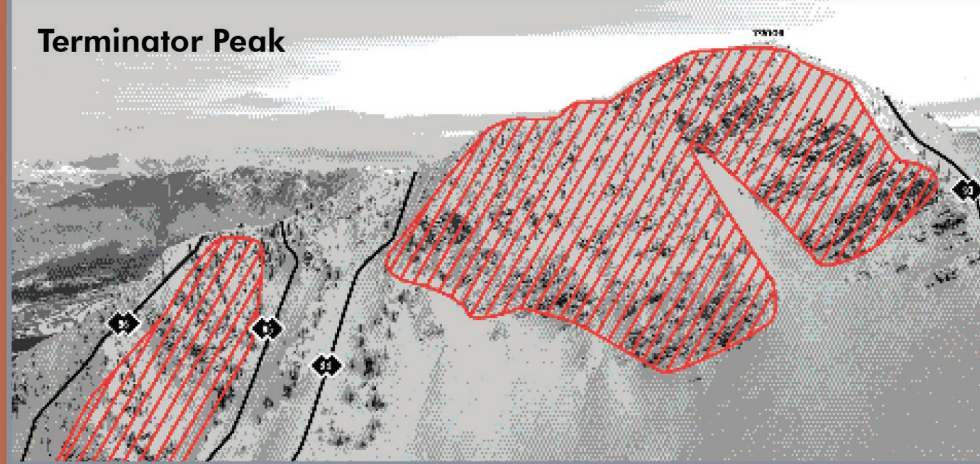

WINTER TRAIL MAP

5 Alpine Bowls • 85+ Inbound Chutes • 120+ Trails
 8,218 ft Top Elevation • 4,314 ft Vertical
 24 ft Average Snowfall • 3,486+ Skiable Resort Acres

Trail Map Legend

- Beginner Skiing Area
 - Intermediate Skiing Area
 - Slow Skiing Zone
 - Area Boundary
 - Permanently Closed Area: High Avalanche Hazard
 - Beginner Runs
 - Intermediate Runs
 - ◆ Advanced Runs
 - ◆◆ Expert Runs: Hazards Not Marked
 - ⋯ Easiest Way Down
 - Boot Pack Route
 - ⚡ Snowshoe Trails
 - ⚡ X-Country Trailhead
 - 🏠 Ski-out to Accommodation
 - 🐻 Grizzly Bear Refuge
- Vertical: 4314ft/1315m
 • Top Elevation: 8218ft/2505m
 • Base Elevation: 3900 ft/1190 m
 • Terrain: 3486 acres
 • 5 Alpine Bowls, +85 Inbound Chutes
 • Numbered Runs: 129
 • Average Snowfall: 300" (762 cm)

KNOW & RESPECT THESE SIGNS. FAILURE TO OBEY CLOSURES WILL RESULT IN YOUR SKIING/RIDING PRIVILEGES BEING REVOKED.

BACKCOUNTRY ADVISORY

The backcountry outside of Kicking Horse Mountain Resort's operational boundary and controlled recreation area can at times prove to be extremely dangerous and life threatening. Every year multiple involvements with avalanches occur in this area, some resulting in loss of life.